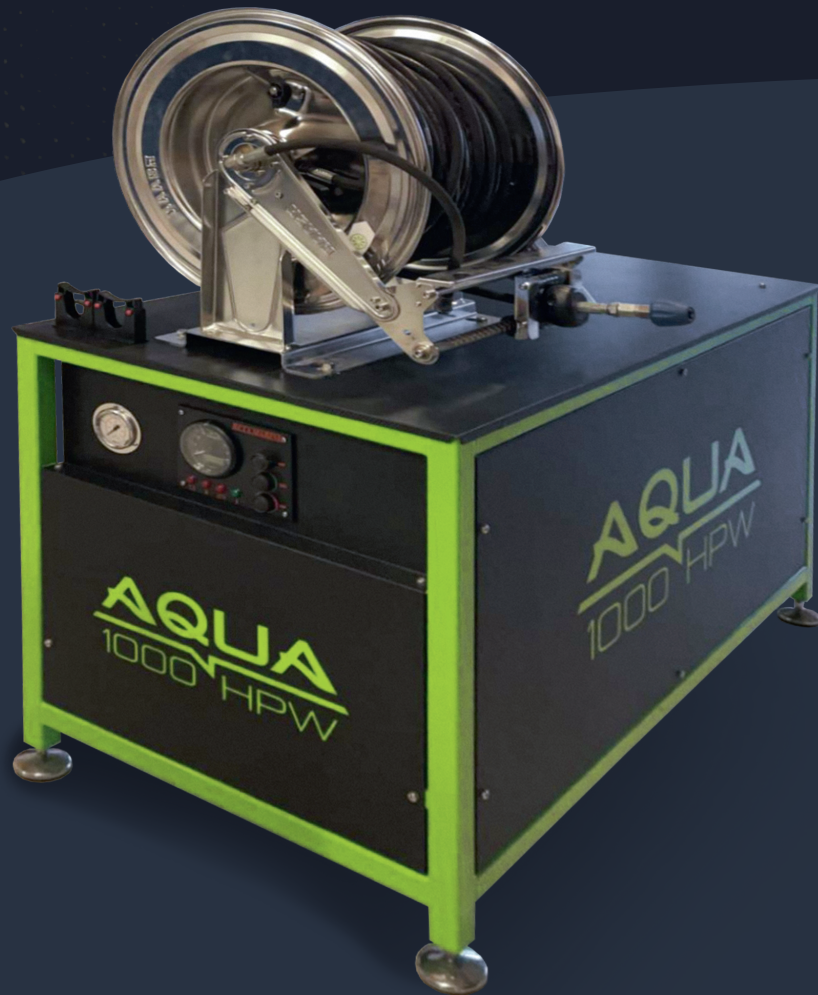

Aqua 1000 HPW

High-pressure washer for vessels
& aquaculture industry

nomapro.com

✓ Can run on both sea
or fresh water

✓ Can be used in food
sector

✓ Durable and
resistant

Aqua 1000 HPW is a new high-pressure washing system that reduces the cost of cleaning, and makes the everyday life easier for everyone who works in the aquaculture industry. It has an integrated 50m high-pressure hose, pistol lance with flush and turbo nozzle in the basic package. Aqua 1000 has several additional products such as pipes-, rope- and feed spreader washers.

AQUA
1000 HPW

Aqua 1000 HPW

High-pressure washer for vessels
& aquaculture industry

Our washing units are mainly adapted for vessels and aquaculture industry, but are also sustainable for construction-, maritime-, agriculture- and food sector.

When the cleaning performance of conventional high-pressure washers is no longer enough, our Aqua 1000 will be the way to go. Aqua 1000 HPW has a diesel powered – and features water-cooled engine.

This robust maritime high-pressure washer is a perfect choice for professional use. It can withstand challenging climate and rough working environment, thanks to an innovative construction without radiators. In addition, both the engine, gears and pumps are covered in high quality marine coating, making it even more durable and resistant.

Aqua 1000 can run on both sea or fresh water.

Technical data

Working pressure (bar/MPa)
Bar 200, 38L/min

Fuel
Diesel

Motor type
Beta 30 (Kubota)

Dimensions (LxWxH)
120x80x60 cm

Weight without accessories
175 kg